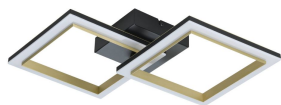

Specifications Eglo Ceiling Light Calliera Steel Black, Brass 18.4W 2500lm - 830 Warm White | Dimmable

[View Product](#)

General Information

SKU	254596
EAN	9008606332946
Brand	Eglo
Manufacturer Name	LED-DL 525X310 BLACK/MS 3000K 'CALLIERA
Any Lamp all-in warranty	5 Years
Average Lifetime (h)	15000

Mounting Method	Ceiling
Emergency Lighting	No Emergency Unit
Product Type Category	LED Decorative Lighting

Fixture Information

Fixture Connection	Terminal block
IP-rating	IP20
Colour of the Fixture	Copper
Housing	Steel
Series	CALLIERA