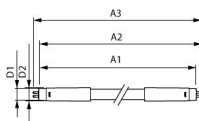

Specifications Philips LED Tube T5 MASTER (HF)
High Efficiency 11.5W 1700lm - 865 Daylight |
85cm - Dimmable - Replaces 21W

[View Product](#)

General Information

SKU	248834
EAN	8720169163232
Brand	Philips
Manufacturer Name	MAS LEDtube HF 900mm HE 11.5W 865 T5
Full box quantity	10
Any Lamp all-in warranty	5 Years
Energy efficiency class	D
Average Lifetime (h)	60000
Voltage (V)	220-240

Light colour options Single Color

Luminous Flux (Lumen) 1700

Luminous Efficacy (lm/W) 147

Product Type Category LED Tube T5

Type of sensor No Sensor

Lamp Information

LED Starter included No

Requires Ballast Yes

Ballast for LED Tubes Electronic – there is no starter

LED Tube Output High Efficiency

Bulb finish Frosted

Housing Glass

Series Master

Dimensions

Length 85cm

Length (mm) 863

Diameter (mm) 19

Why Any-lamp?

 Order from the **largest lighting specialist** in Europe  **Customised** quotation

 Up to **7 years warranty**  **Easy** return process