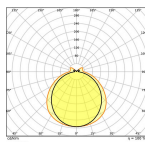

[View Product](#)

General Information

SKU	257409
EAN	8719157070300
Brand	Ledvance
Manufacturer Name	Multipack 10x DULUX LED F24 EM V 12W 840 2G10 LEDV
Full box quantity	10
Any Lamp all-in warranty	3 Years
Energy efficiency class	E
Average Lifetime (h)	30000

Technical Information

Technology	LED
Replaces (Watt)	24
Wattage	12
Dimmable	Not Dimmable
Cap / Base	2G10 (4-pins)
Number of pins	4
Colour Code	840 Cool White
Colour temperature (Kelvin)	4000 Cool White
Colour Rendering (Ra)	80-89
Colour of Light	White