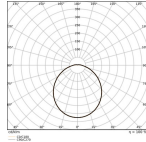

Specifications Ledvance LED Batten Combo White 18W 2700lm - 840-865 CCT | 60cm - Replaces 1x18W

[View Product](#)

General Information

SKU	256555
EAN	4099854528910
Brand	Ledvance
Manufacturer Name	BATTEN COMBO 600 V 18W MS 840 IP20 WT
Any Lamp all-in warranty	5 Years
Average Lifetime (h)	54000

Technical Information

Technology	LED Integrated
Replaces (Watt)	1x18
Wattage	18
Voltage (V)	220-240
Dimmable	Not Dimmable
Colour of Light	White
Colour Code	840 Cool White, 865 Daylight
Colour temperature (Kelvin)	4000 Cool White, 6500 Daylight
Colour Rendering (Ra)	80-89
Light colour options	CCT
Luminous Flux (Lumen)	2700
Luminous Efficacy (lm/W)	150

Power factor >0.70

Length 60cm

Product Type Category LED Batten

Fixture Information

Mounting Method Ceiling

IP-rating IP20

Impact Protection (IK) IK08 - 5 joules

Operating Temperature -20 to +40

Housing Plastic

Colour of the Fixture White

Emergency Lighting Optional: Emergency Light

Dimensions

Length (mm) 619

Width (mm) 64

Height (mm) 70

Sensor Information