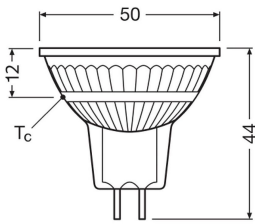

Specifications Ledvance LED Reflector GU5.3 MR16 6.1W 621lm 36d - 830 Warm White | Replaces 50W

[View Product](#)

General Information

SKU	256751
EAN	4099854457906
Brand	Ledvance
Manufacturer Name	LED MR16 P 6.1W 830 GU5.3
Full box quantity	1
Any Lamp all-in warranty	4 Years
Energy efficiency class	E
Average Lifetime (h)	15000

Technical Information

Technology	LED
Product Type Category	GU5.3 LED
Replaces (Watt)	50
Voltage (V)	12
Wattage	6.1
Beam Angle (degree)	36
Dimmable	Not Dimmable
Cap / Base	GU5.3
Colour Code	830 Warm White
Colour temperature (Kelvin)	3000 Warm White

Dimensions

Height (mm)	46
Length (mm)	44
Diameter (mm)	50
Shape	Reflector
Exact shape	PAR16

Why Any-lamp?

 Order from the **largest lighting specialist** in Europe  **Customised** quotation

 Up to **7 years warranty**  **Easy** return process