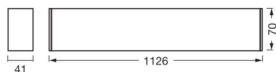

Specifications Ledvance LED Office Line Cuboid Ceiling White 30W 3500lm - 840 Cool White | 3-Step Dimmable

[View Product](#)

General Information

SKU	252285
EAN	4058075842281
Brand	Ledvance
Manufacturer Name	Office line cuboid ceiling 30W 840 DIM White
Any Lamp all-in warranty	3 Years
Average Lifetime (h)	100000

Technical Information

Technology	LED Integrated
Voltage (V)	220-240
Wattage	30
Replaces (Watt)	2x36
Dimmable	3-Step Dimmable
Including bulb	Yes
Colour Code	840 Cool White
Colour temperature (Kelvin)	4000 Cool White
Colour Rendering (Ra)	80-89
Colour of Light	White
Light colour options	Single Color
Luminous Flux (Lumen)	3500